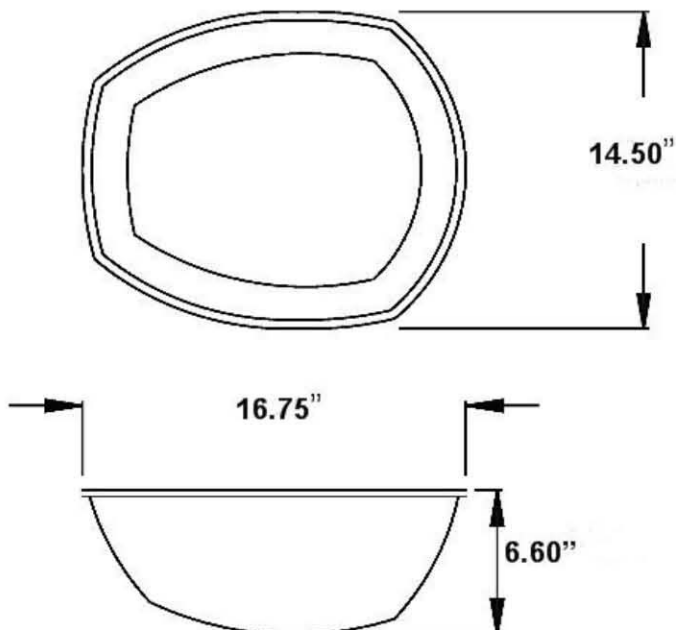

PART NUMBER	DESCRIPTION	MATERIAL	WIDTH	LENGTH	DEPTH
730203	310	Acrylic Refractor	11.69"	13.94"	5.53"
730602	320	Polycarbonate Refractor	11.69"	13.94"	5.53"

MATERIALS:

Acrylic
Polycarbonate

Length: 13.94"

Depth: 5.53"

MAXIMUM LAMP SIZE:

Acrylic: 150W

Polycarbonate: 250W

Horizontal mount HID

WWW.CAPITOLPLASTICS.COM
Email: info@capitolplastics.com
Ph: 916.564.2788 Fax: 916.564.2702

HORIZONTAL ROADWAY REFRACTORS MODELS 330 AND 340

PART NUMBER	DESCRIPTION	MATERIAL	WIDTH	LENGTH	DEPTH
779202	330	Acrylic Refractor	14.50"	16.75"	6.60"
772003	340	Polycarbonate Refractor	14.50"	16.75"	6.60"

MATERIALS:
Acrylic
Polycarbonate

Length: 16.75"
Depth: 6.60"