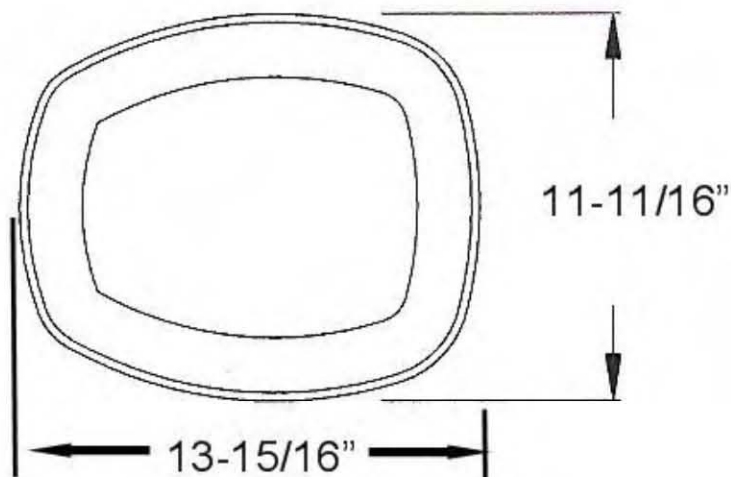

HORIZONTAL ROADWAY REFRACTORS

Models 310 AND 320

OVATE REFRACTORS MODELS 310 AND 320

DESCRIPTION:

This roadway Refractor is suitable for commercial and residential lighting requirements and can be used with an ovate luminary reflector. Model 310 is an ultraviolet stabilized acrylic Refractor for high efficiency operation in general applications. Model 320 is a polycarbonate Refractor for use in areas where vandal resistance is a requirement.

PART NUMBER	DESCRIPTION	MATERIAL	WIDTH	LENGTH	DEPTH
730203	310	Acrylic Refractor	11.69"	13.94"	5.53"
730602	320	Polycarbonate Refractor	11.69"	13.94"	5.53"

MATERIALS:

Acrylic
Polycarbonate

Length: 13.94"

Depth: 5.53"

MAXIMUM LAMP SIZE:

Acrylic: 150W

Polycarbonate: 250W

Horizontal mount HID

WWW.CAPITOLPLASTICS.COM
Email: info@capitolplastics.com
Ph: 916.564.2788 Fax: 916.564.2702

HORIZONTAL ROADWAY REFRACTORS MODELS 330 AND 340

PART NUMBER	DESCRIPTION	MATERIAL	WIDTH	LENGTH	DEPTH
779202	330	Acrylic Refractor	14.50"	16.75"	6.60"
772003	340	Polycarbonate Refractor	14.50"	16.75"	6.60"

MATERIALS:
Acrylic
Polycarbonate

Length: 16.75"
Depth: 6.60"