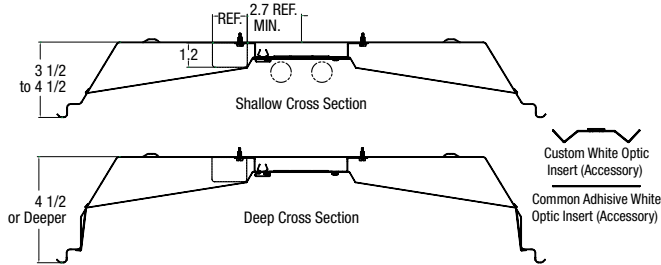

UARDIAC RHT Retrofit Shielding Kit

2x2, 2x4 Recessed Direct / Indirect

UARDIAC RHT Retrofit Shielding Kit

2x2, 2x4 Recessed Direct / Indirect

Wiring Kit and Reflector Product Dimensions

Wiring Kit and Reflector Option