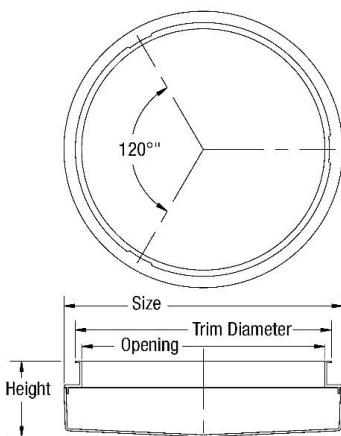

SIZE	TRIM SIZE	OPENING	HEIGHT
11"	9-7/8"	9-1/4"	2-3/4"
13-3/4"	12-5/8"	12"	3"
19"	16-7/8"	16-1/16"	3-3/4"

 **Capitol Lighting
 Plastics, Inc.**
 271 Opportunity St, Ste C
 Sacramento, CA 95838
 916.564.2788 F: 916.564.2702
 info@capitolplastics.com