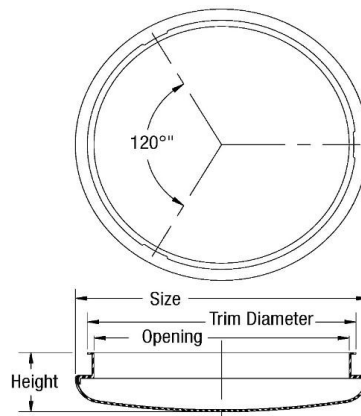

SIZE	TRIM SIZE	OPENING	HEIGHT
11"	9-7/8"	9-1/4"	2-3/4"
13-3/4"	12-5/8"	12"	3"
19"	16-7/8"	16-1/16"	3-3/4"

 **Capitol Lighting
 Plastics, Inc.**
 271 Opportunity St, Ste C
 Sacramento, CA 95838
 916.564.2788 F: 916.564.2702
 info@capitolplastics.com