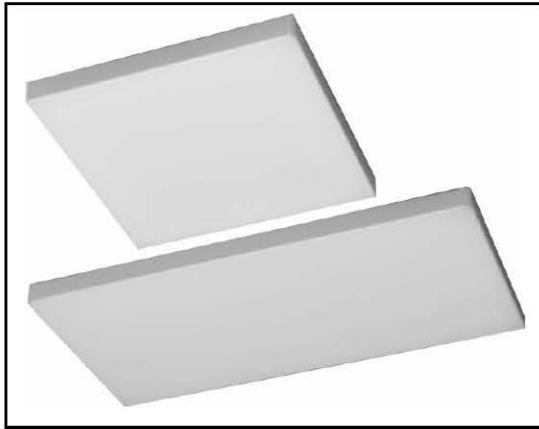

CLOUDLINE – SQUARELINE DROP DIFFUSERS

CLOUDLINE

Cloudline Series diffusers feature a soft, smooth white diffuser with rounded corners.

SQUARELINE

Squareline Series diffusers feature a soft smooth white diffuser with crisp square corners.

MATERIALS:

White Acrylic

Impact PETG

SERIES 62 CLOUDLINE DIFFUSERS S82 WHITE ACRYLIC		
PART #	IDENTIFICATION	OPENING
620021	F62-XW140 117520	8-1/2 X 48-3/4
620026	F62-XW140 11752D	8-3/16 X 48-3/4
620031	F62-XW140 11752S	7-3/4 X 48-3/4
620035	F62-AW125 145510	12 X 48-1/2
620041	F62-XW140 170280	13-11/16 X 24-3/4
620051	F62-XW140 170520	13-11/16 X 48-3/4
620061	F62-XW140 17052S	13-1/8 X 48-3/4
620064	F62-XW125 260275	24 X 24-1/2
620070	F62-XW140 260510	24 X 48-1/2
DURALUME PETG CLOUDLINE		
IAP14	1x4 Puff	7-11/16 x 48.5
IAP152	1.5 x 2 Puff	13-13/16 x 24-1/4
IAP22	2x2 Puff	23-13/16 x 24-1/4
IAP154	1.5 x 4 Puff	13-13/16 x 48.5
SERIES 60 SQUARELINE S82 WHITE ACRYLIC		
601000	F60 XW125 135260	12 x 24-1/2
601010	F60 XW125 135500	12 X 48-1/2
601100	F60 XW125 255260	24 X 24-1/2
601110	F60 XW125 255500	24 X 48-1/2
601115	F60 XW160 375380	36 X 36-1/2