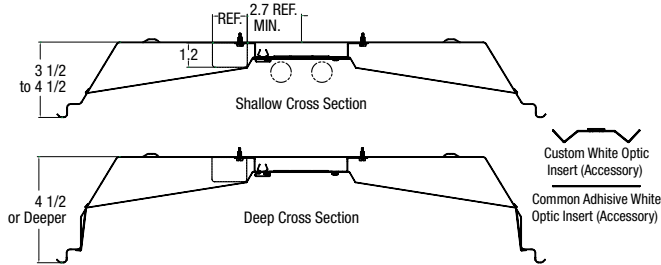

UARDIAC HT Retrofit Shielding Kit

2x2, 2x4 Recessed Direct / Indirect

Wiring Kit and Reflector Product Dimensions