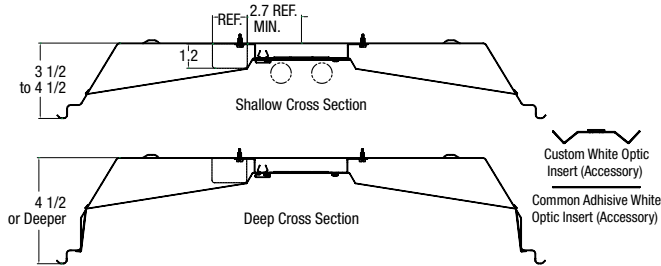

UARDIAC PB Retrofit Shielding Kit

2x2, 2x4 Recessed Direct / Indirect

UARDIAC PB Retrofit Shielding Kit

2x2, 2x4 Recessed Direct / Indirect

Wiring Kit and Reflector Product Dimensions

Wiring Kit and Reflector Option