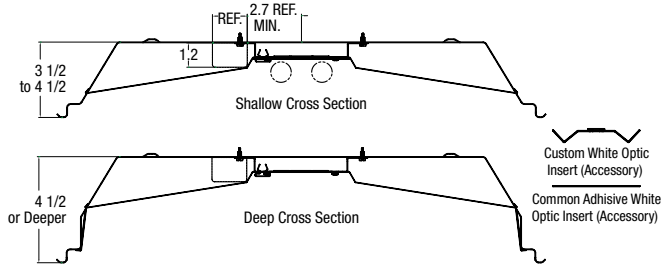

UARDIAC OA Retrofit Shielding Kit

2x2, 2x4 Recessed Direct / Indirect

UARDIAC OA Retrofit Shielding Kit

2x2, 2x4 Recessed Direct / Indirect

Wiring Kit and Reflector Product Dimensions

Wiring Kit and Reflector Option