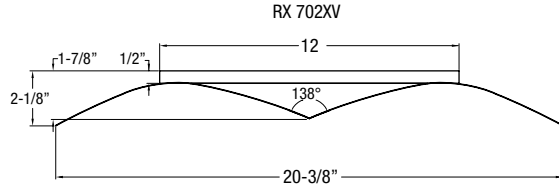

UA PLLA / UA PLTA Parabolic Louver Retrofit

1-1/2" and 2" Aluminum Parabolic Louvers

Wiring Kit and Reflector Product Dimensions

Wiring Kit and Reflector Product Dimensions